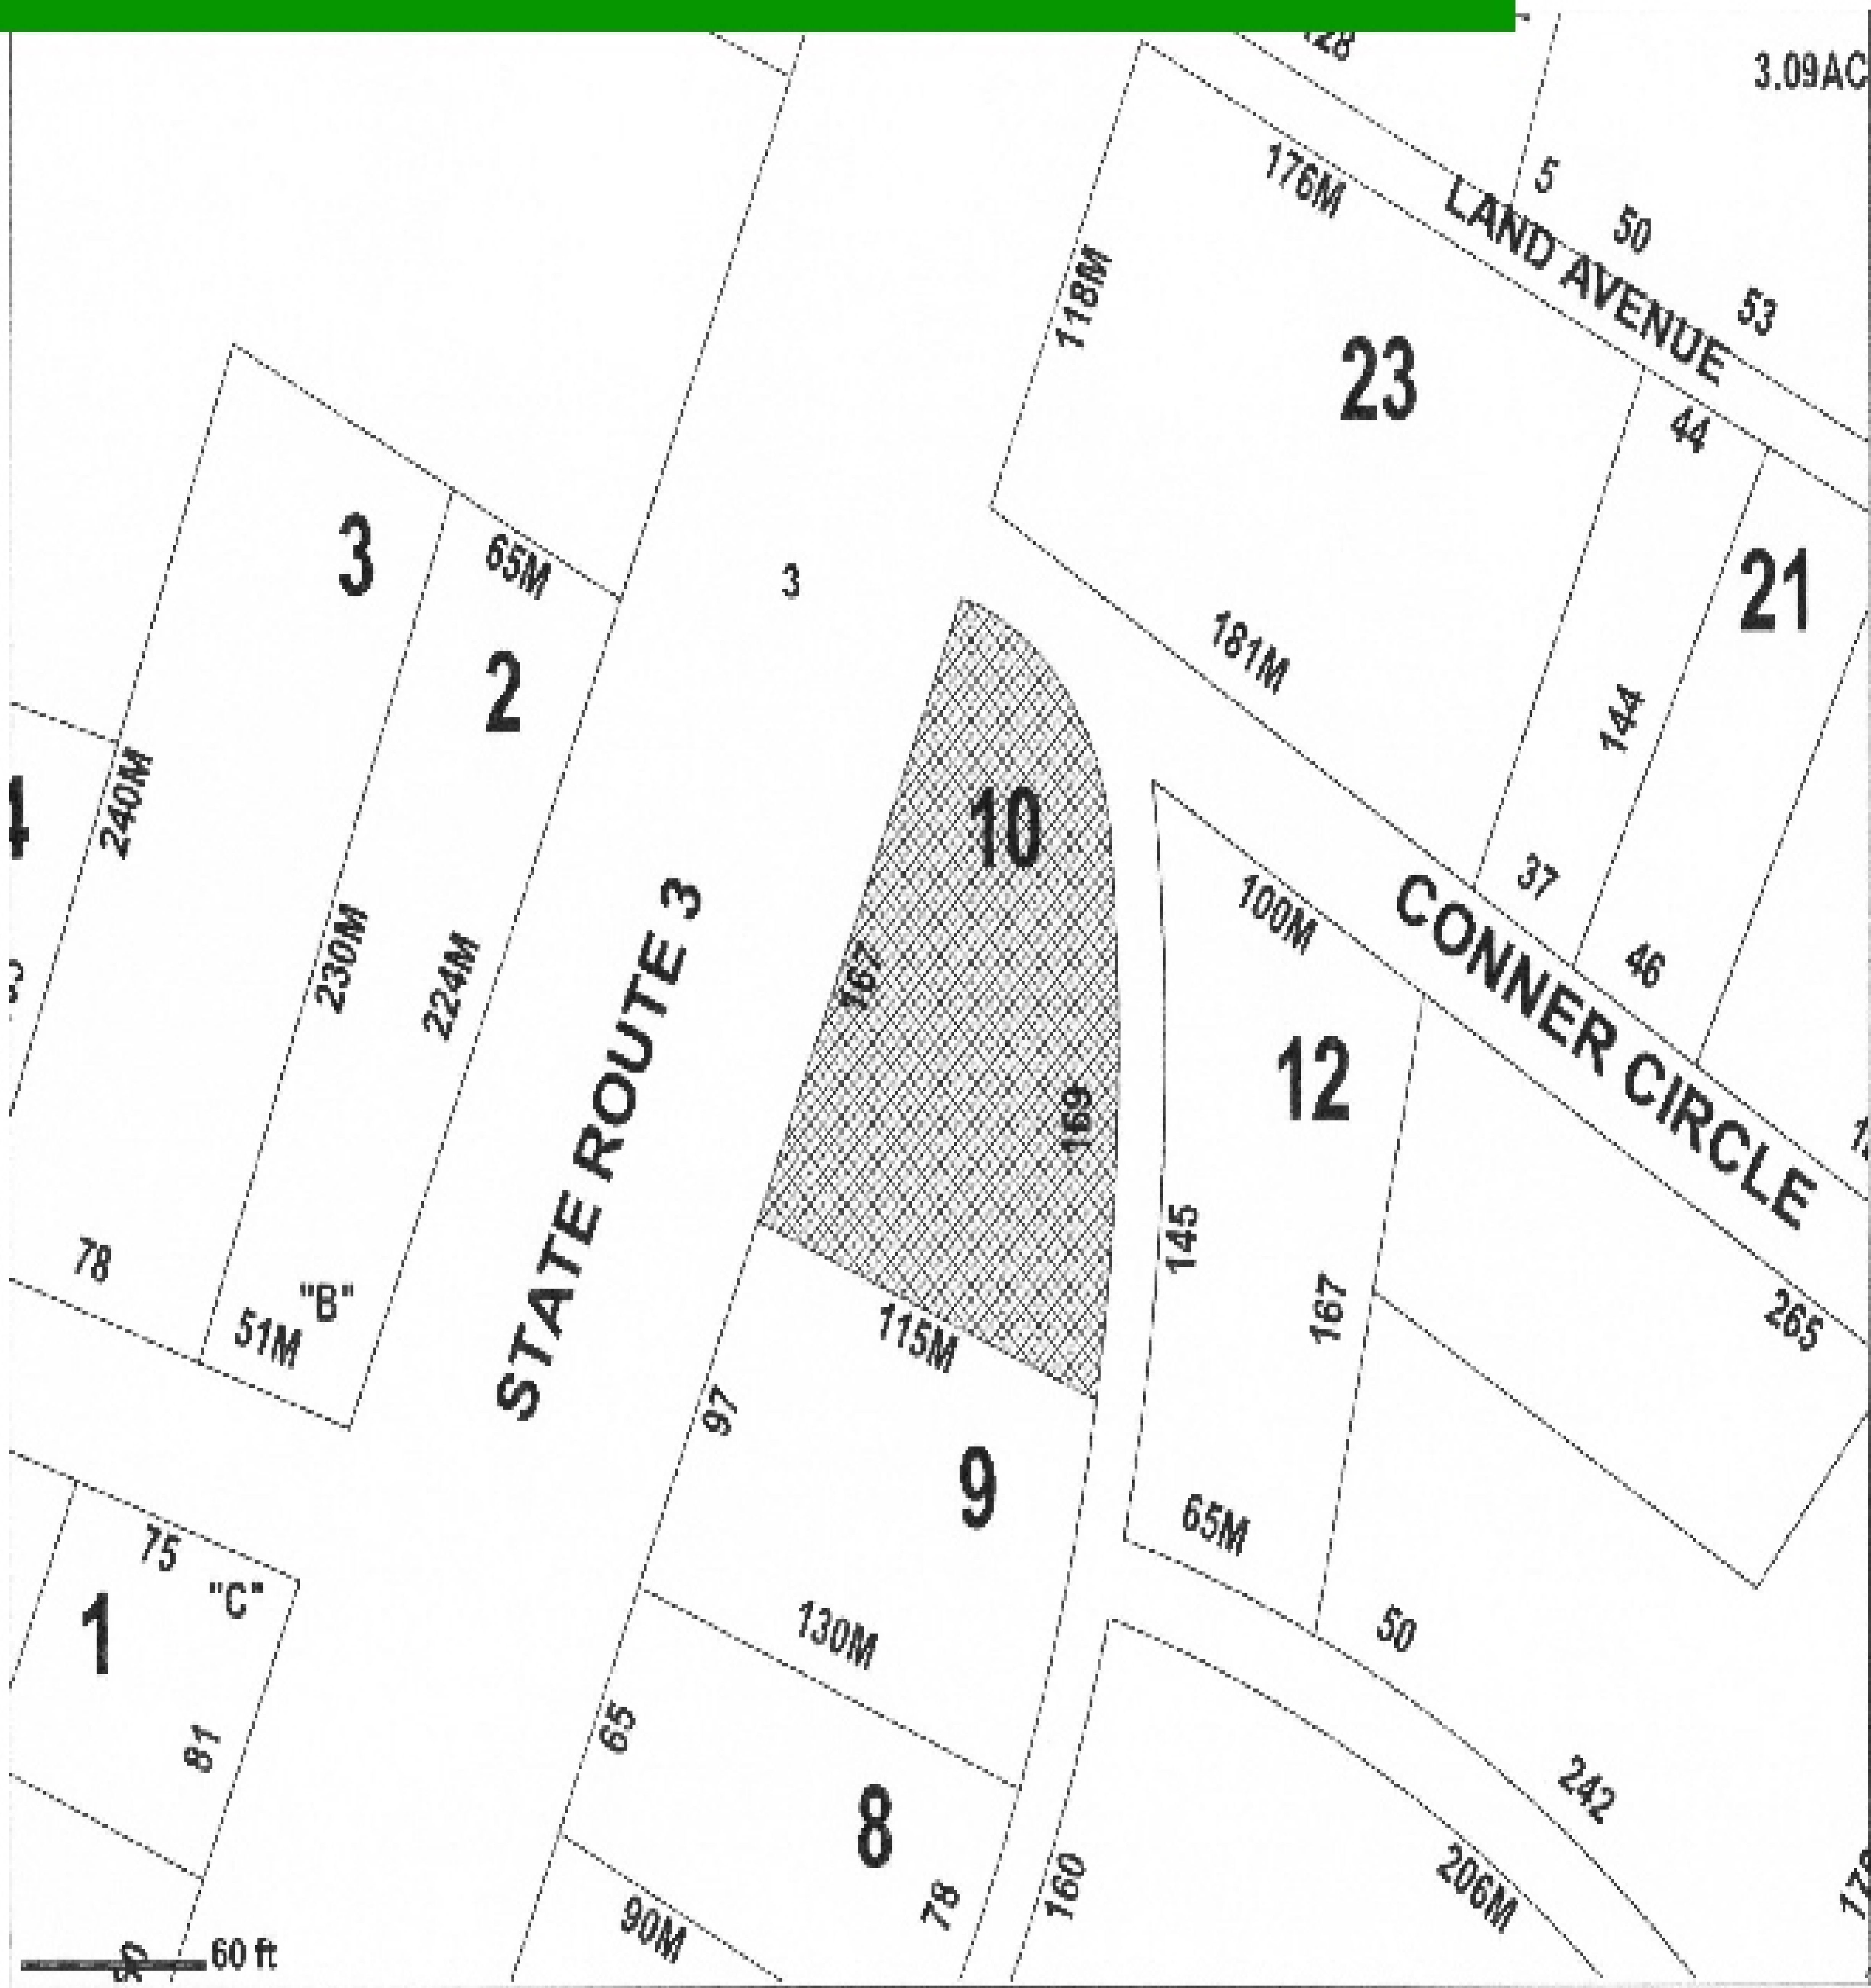

South Washington St.

**S. Washington Street
Ripley, TN 38063
Total Square Footage - 4,240
4 Suites Available
Across from UT Martin Ripley**

Lauderdale County Data

Trade Area Population.....33,844
2006 Population.....26,635
2006 Housing Units.....9,516
2006 Retail Sales.....\$173,723,163
Retail Sales Per Capita.....\$6,522
Retail Sales Per Household.....\$18,256
Retail Sales Outleakage.....\$21,759,850

Site Plan

4,240 Square Feet

Property can be
petitioned anyway

Chamber/Economic & Community Development